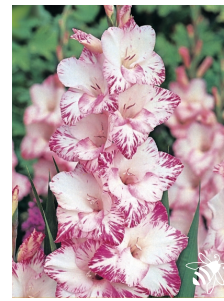

Fiorentina
(large flowering)

VII - VIII 100 cm 12/14

Indian Summer
(large flowering)

VII - VIII 120 cm 12/14

Mon Ami
(large flowering)

VII - VIII 120 cm 12/14

My Love
(large flowering)

VII - VIII 120 cm 12/14