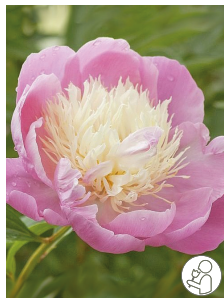

Paeonia
Bowl of Beauty

V - VI 80 cm 2/3