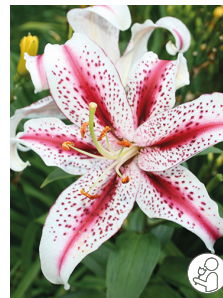

Dizzy
(oriental)