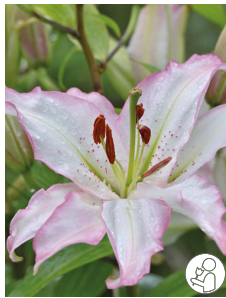

Brasilia
(oriental)