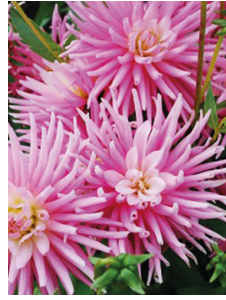

VII-X 55 cm |

Dahlia

border cactus | pompon | mignon | gallery | topmix

Orange Pigmy
(border cactus)

VII-X 60 cm |

Park Princess
(border cactus)

VII-X 60 cm |

Playa Blanca
(border cactus)