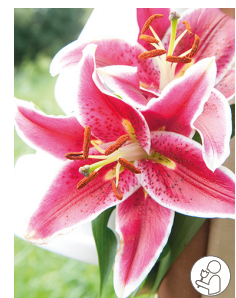

Stargazer
(oriental)