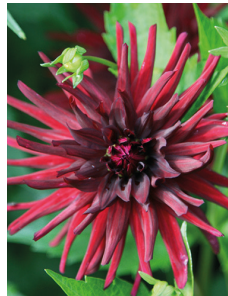

Nuit d'Été
(cactus)

VII-X 100 cm |