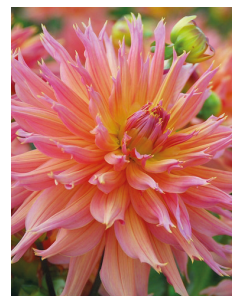

Omega
(dinnerplate)

VII-X 110 cm |