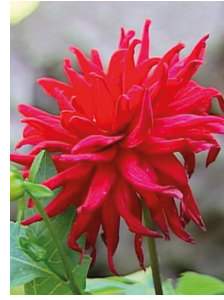

Red Pigmy
(border cactus)

VII-X 50 cm |