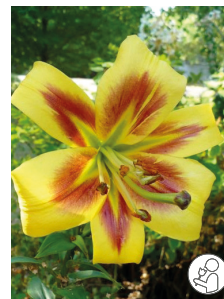

Robert Swanson
(special)