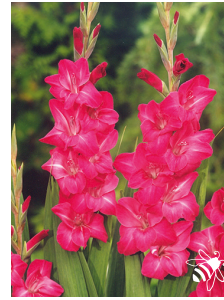

Espresso
(large flowering)

VII - VIII 130 cm 12/14

Evergreen
(large flowering)

VII - VIII 130 cm 12/14

Fairytale Pink
(large flowering)

VII - VIII 140 cm 12/14

Far West
(large flowering)

VII - VIII 120 cm 12/14