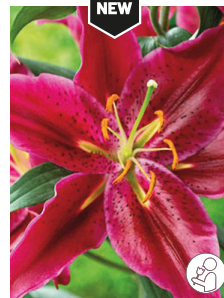

Corvara
(oriental)