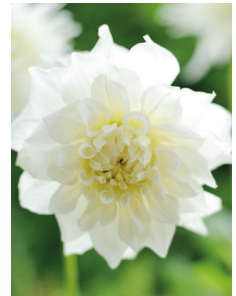

Le Castel
(decorative)

VII-X 110 cm |