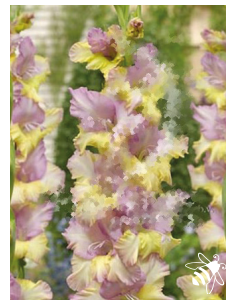

Fiorentina
(large flowering)

VII - VIII 100 cm 12/14

Indian Summer
(large flowering)

VII - VIII 120 cm 12/14

Mon Ami
(large flowering)

VII - VIII 120 cm 12/14

My Love
(large flowering)

VII - VIII 120 cm 12/14