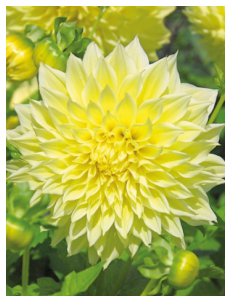

Kelvin Floodlight
(dinnerplate)

VII-X 110 cm |