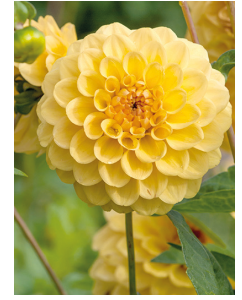

VII-X 55 cm |

Dahlia

border cactus | pompon | mignon | gallery | topmix

Orange Pigmy
(border cactus)

VII-X 60 cm |

Park Princess
(border cactus)

VII-X 60 cm |

Playa Blanca
(border cactus)

VII-X 80 cm |

Red Pigmy
(border cactus)

VII-X 50 cm |

Golden Scepter
(pompon)

VII-X 90 cm |

Natal
(pompon)

VII-X 100 cm |

Nescio
(pompon)