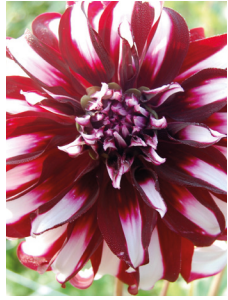

dinnerplate | cactus | fimbriata | border decorative

Tartan
(dinnerplate)

VII-X 130 cm |

Color Spectacle
(cactus)

VII-X 120 cm |

Dutch Explosion
(cactus)

VII-X 80 cm |

Kennemerland
(cactus)